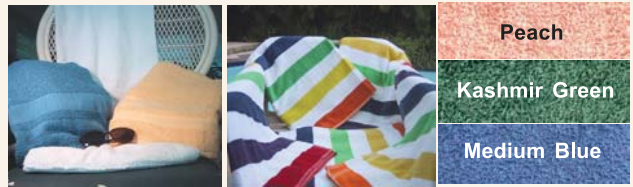

Economical Imports

100% Cotton
 36 x 68 12.75lb Solid Blue, Yellow or White
 30 x 60 9.5lb Multi-Stripe
 36 x 68 18lb Peach, Kashmir Green, Medium Blue

Premium Imports

Price Reduction!

Magic Beach

100% Cotton, Dobby Edge, Solids
 32x66 18.5lb Colors: Navy, Hunter Green, Royal Blue, Yellow

Price Reduction!

Tropical Stripe

100% Cotton, Vat Dyed, Chlorine Proof
 32x70 15lb Blue & White, Mint & White, Canary & White

Oxford Imperial, 100% Cotton, Solids

32x66 18lb Beige, Kashmir Green, Rose, Light Blue, Colonial Blue

New

100% Cotton Dobby Hem

35x68 19lb Solids - White, Aqua, Apple Green, Ivory Lime, Mint, Navy Blue, Sunrise Royal Blue, Salsa, Zinnia

New

Heavyweight 100% Cotton, Dobby Twill Hem

35x70 20lb Stripes - Blue & White, Yellow & White

Stripes, by Martex, 100% Cotton
 30 x 70 15lb Colors: Yellow & White, Blue & White Peach & White, Pale Jade & White

Millennium ,by 1888 Mills,

100% Ringspun Combed Cotton, Made in USA

36x68 22lb White, Natural
 36x68 22lb Onyx, Redwood, Coco, Cypress, Hunter, Karat, Navy, Marine
 36x68 21lb Cabana Stripes- Coco & White, Karat & White, Marine & White