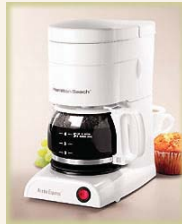

PROCTOR SILEX ELECTRIC WHISTLING TEA KETTLE

1 quart

Cool touch safety thermostat
Concealed Heating Element

TEA KETTLE

2 quart

SMALL APPLIANCES

Auto shut off
X-wide slots

2 Slice Toaster
Proctor-Silex

4 Slice Toaster
Proctor-Silex

4 Slice Toaster
Oven Black & Decker

Hamilton
Beach
Blender

7 speeds
s/s blades

Procter Silex
Electric Can
Opener

Hamilton
Beach
1-4 cup
Automatic Drip
Coffeemaker

Procter Silex
2-12 cup
Automatic
Drip
Coffeemaker

Replacement Coffee Servers
for 1-5 Cup Coffee Maker
Replacement Coffee Servers
for 2-12 Cup Coffee Maker

**Commercial
Bar Blender/
Mixer**
44 ounce
Polycarbonate
Container with
measuring
guide, Stainless
Steel blade,
Heavy Duty
Motor, 2 speeds

AVANTI REFRIGERATOR

1.7 Cubic Foot
115 volts - 60 Hz
20"H x 20"W x 19½"D

White or Coppertone

MAGIC CHEF MICROWAVE OVEN

.7 cubic ft. capacity
5 Variable Power Levels

MISCELLANEOUS KITCHEN ITEMS

Venetian Candles
(60 hour-15 pieces per case)